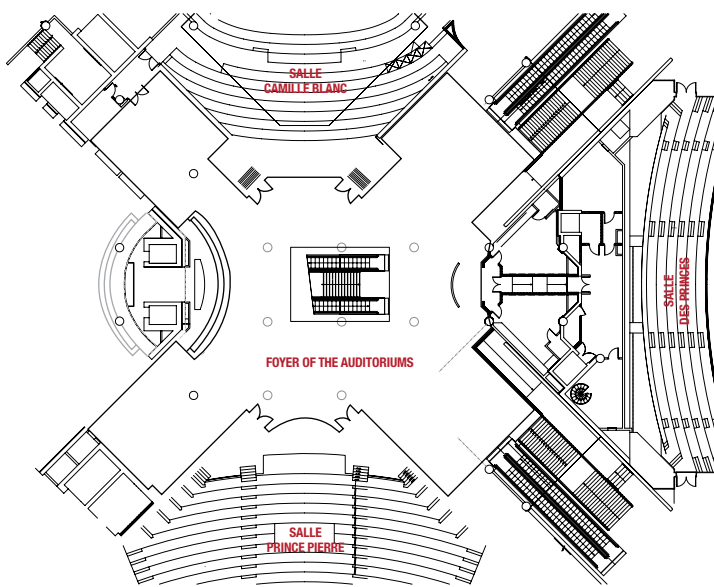

FOYERS OF THE AUDITORIUMS

YOUR COFFEE BREAKS TAKE HERE A NEW FLAVOR, FAVORING EXCHANGES AND CONVIVIALITY. CROSSROAD BETWEEN AUDITORIUMS AND BREAKOUT ROOMS, THE FOYER IS MODERN AND BRIGHT, AND CAN ALSO BE USED AS AN EXHIBITION AREA.

scale in m 0 5 10

Foyer of the Salle des Princes Balcony

Surface area: **560 m²** (6,028 sq.ft)

- Level -1
- Ceiling height: 2,25 m
- Cloackroom

scale in m 0 5 10

Foyer of the Auditoriums

- Surface area: **900 m²** (9,688 sq.ft)
- Exhibition: **21 booths of 9 m²**
- Cocktail parties: **600 standing guests**

- Level -2
- Ceiling height: 3,17 m
- Access to the auditoriums Salle des Princes, Prince Pierre, Camille Blanc as well as to the foyer of the breakout rooms
- Equipped bar