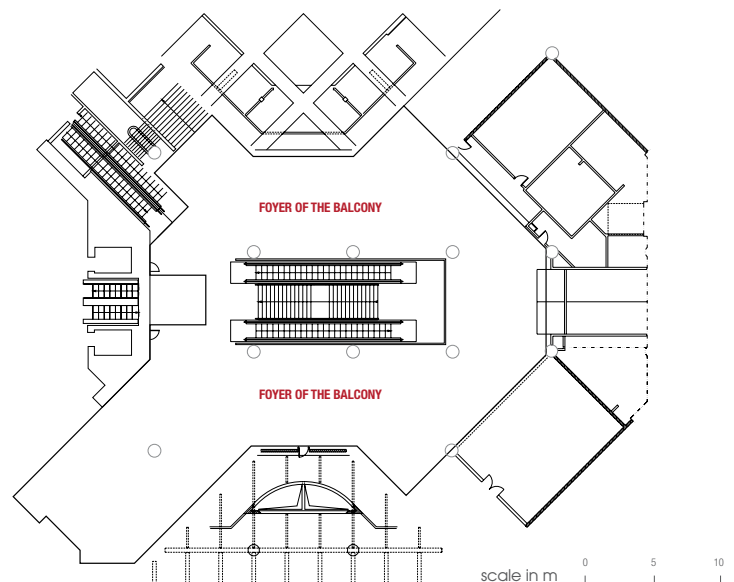

scale in m 0 5 10

Foyer of the Salle des Princes Balcony

Surface area: **560 m²** (6,028 sq.ft)

- Level -1
- Ceiling height: 2,25 m
- Cloackroom

scale in m 0 5 10

Foyer of the Auditoriums

- Surface area: **900 m²** (9,688 sq.ft)
- Exhibition: **21 booths of 9 m²**
- Cocktail parties: **600 standing guests**

- Level -2
- Ceiling height: 3,17 m
- Access to the auditoriums Salle des Princes, Prince Pierre, Camille Blanc as well as to the foyer of the breakout rooms
- Equipped bar